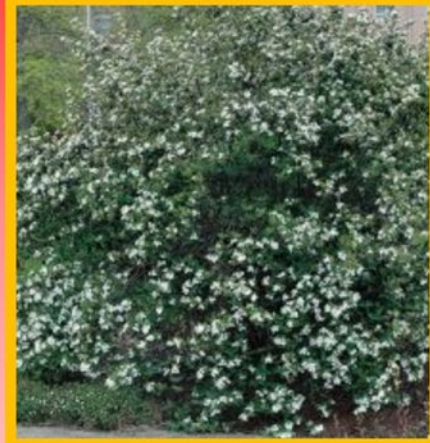

Black Chokecherry (*Prunus virginiana*)

Mature Spread: 3-6 feet

Mature Height: 3-6 feet

Various soils

Multiple Exposures

Good drought tolerance
Good flood tolerance

Slow growth rate

Fair salinity tolerance

Wildlife preferred fruit